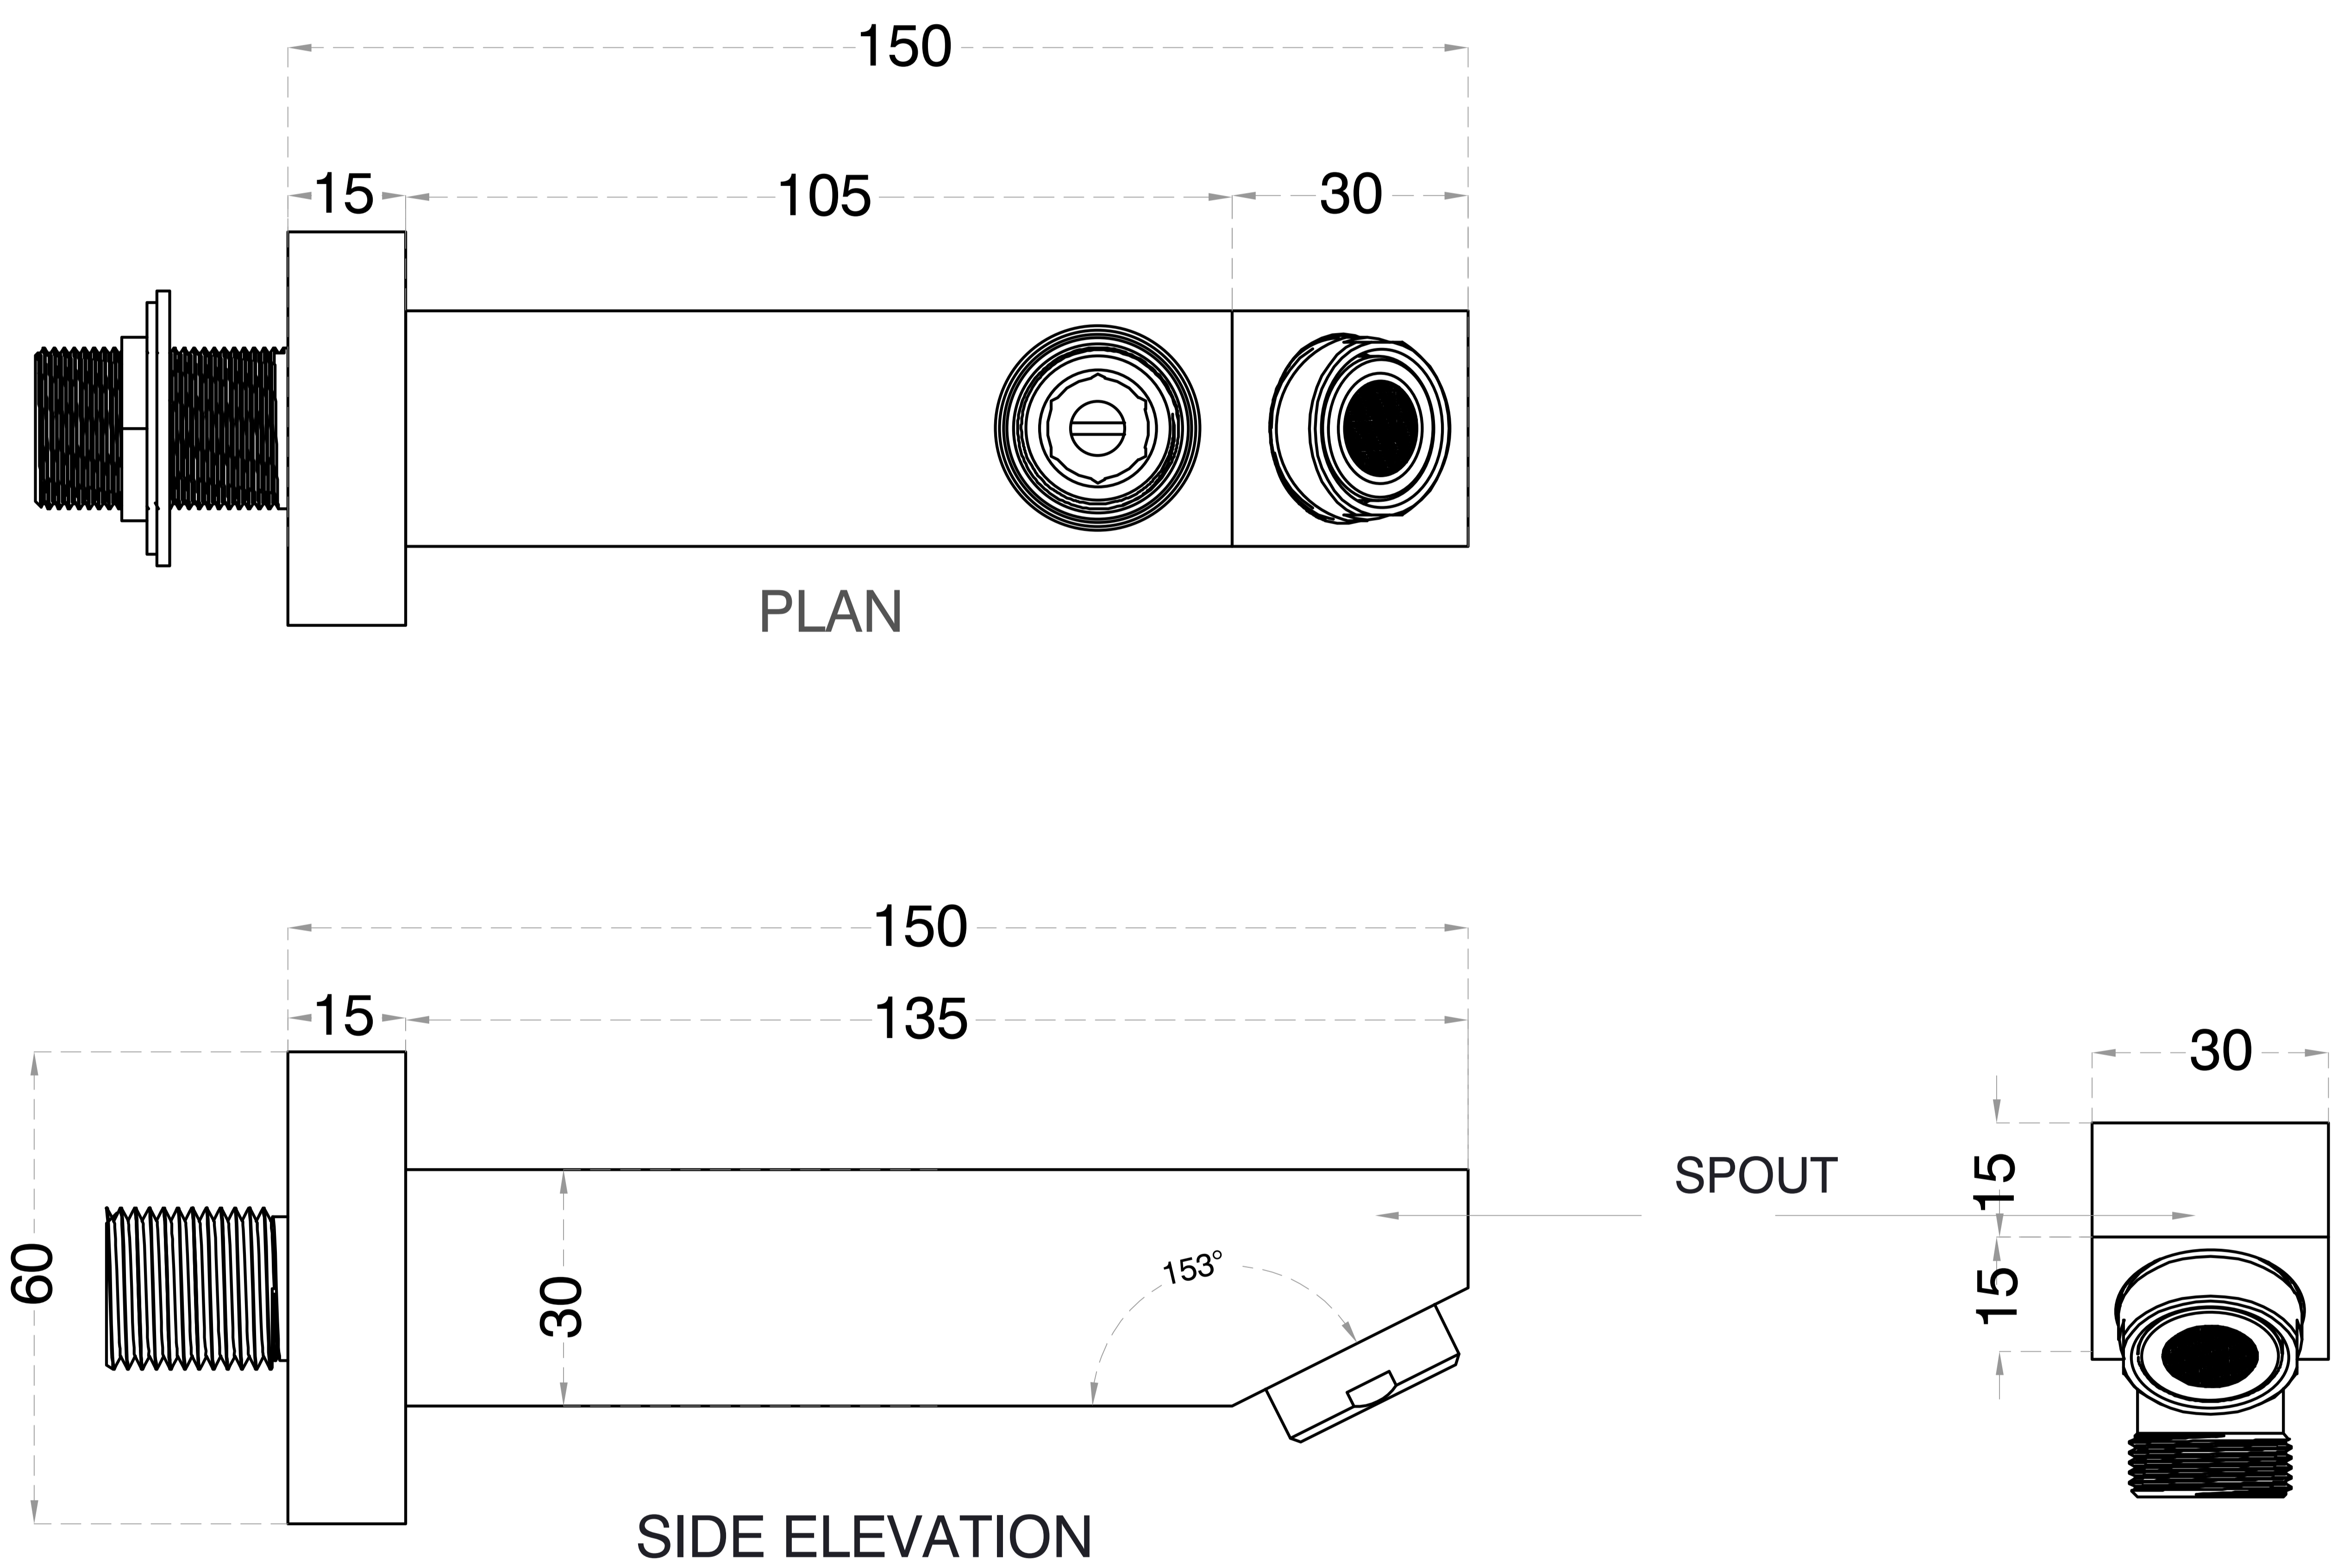

# Brass Plain Spout

Product Code : 1411

## Technical Drawing

All dimension are in **mm**